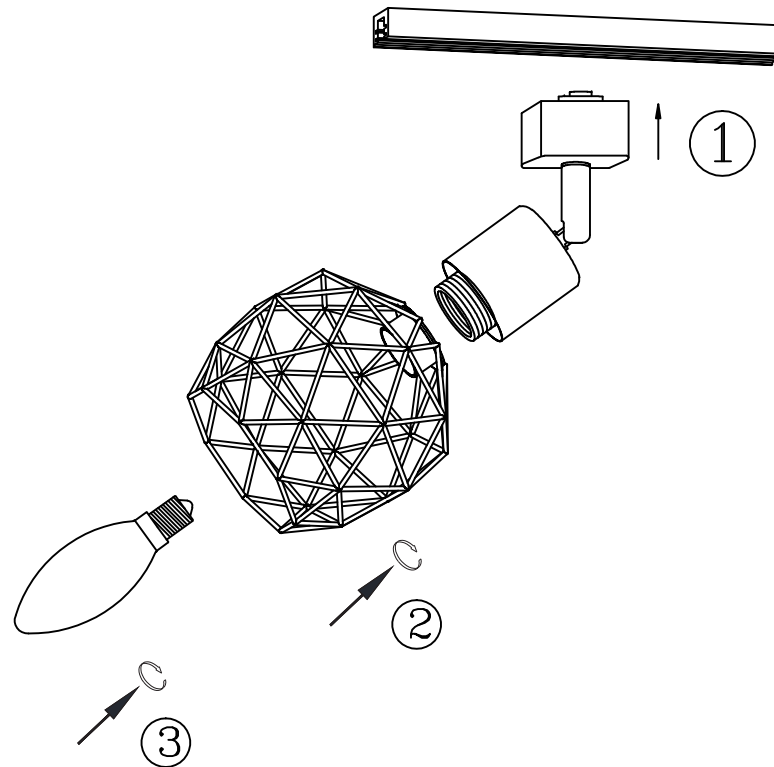

ASSEMBLY INSTRUCTION / ИНСТРУКЦИЯ

A6141PL-1WH/BK

Installation instruction for this item:

1.Remove the cover and put the lamp on a clean place, then install the lamp; 2.The lamp is limited to used 40W bulb;

Warning:

- 1.Turn off the main power at the circuit breaker before installing the lamp in order to prevent possible shock;
2. Please wear gloves when installing the lamp;
3. Don't exceed the rated voltage 230V;
4. Don't install on haven't finished ceiling and loose wood ceiling;
5. Do not use corrosive liquids to clean fixture such as acid, and alkaline liquids. Please use soft cloth when cleaning.