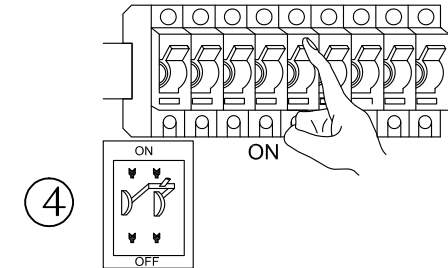

ASSEMBLY INSTRUCTION / ИНСТРУКЦИЯ

A6141PL-1WH/BK

Installation instruction for this item:

1.Remove the cover and put the lamp on a clean place, then install the lamp; 2.The lamp is limited to used 40W bulb;