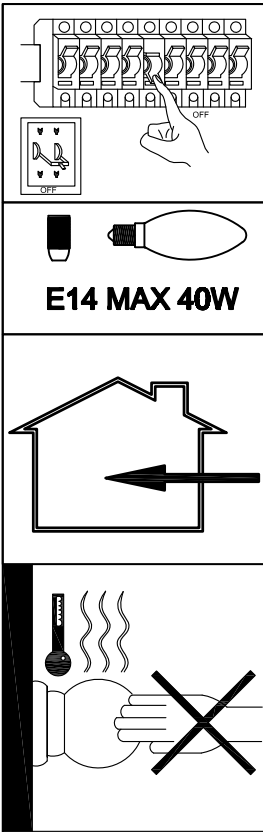

ASSEMBLY INSTRUCTION / ИНСТРУКЦИЯ

A6141PL-1WH/BK

Installation instruction for this item:

1.Remove the cover and put the lamp on a clean place, then install the lamp; 2.The lamp is limited to used 40W bulb;

Warning:

- 1.Turn off the main power at the circuit breaker before installing the lamp in order to prevent possible shock;
2. Please wear gloves when installing the lamp;
3. Don't exceed the rated voltage 230V;
4. Don't install on haven't finished ceiling and loose wood ceiling;
5. Do not use corrosive liquids to clean fixture such as acid, and alkaline liquids. Please use soft cloth when cleaning.